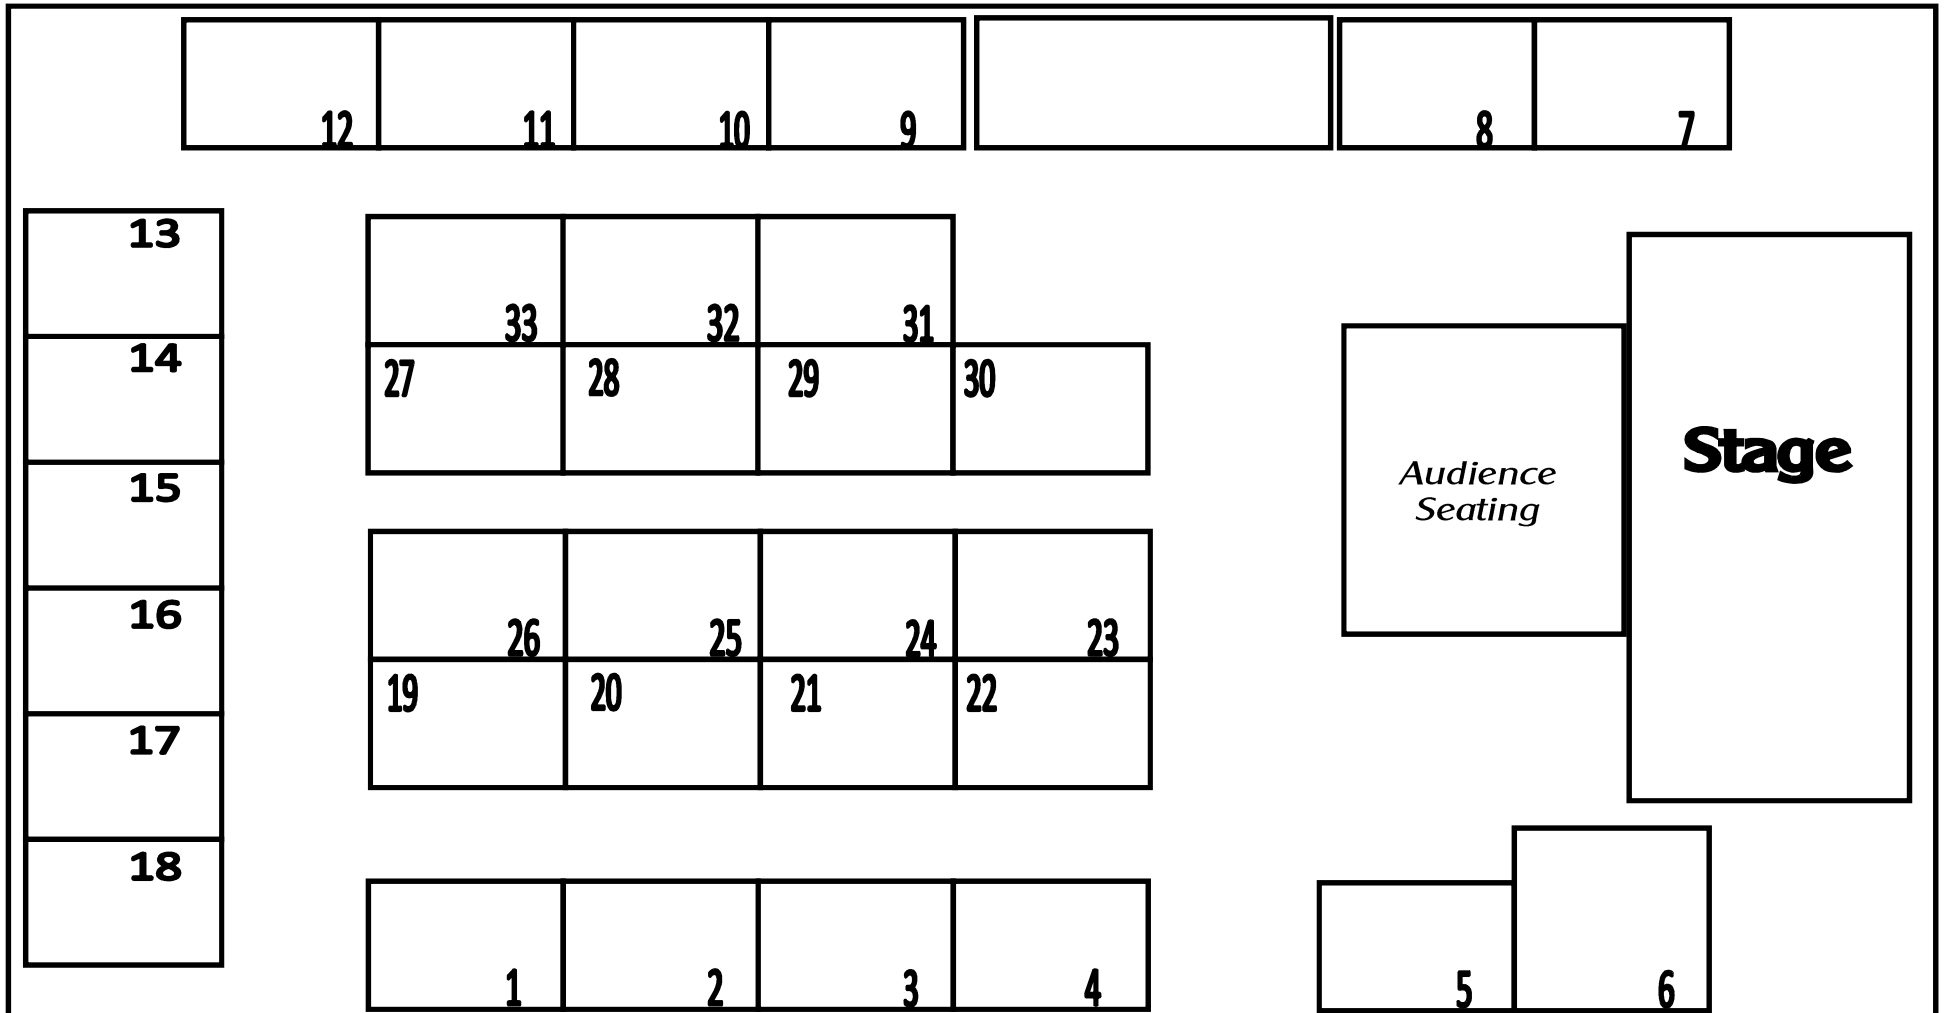

COURTENAY

Venue: Florence Filberg Centre

Show Hours: 11am to 3 pm

Entrance

Show Office

Registration